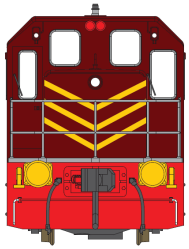

IDR MODELS

The Mighty X200

RTR in HO Scale

Available February 2016

Item #	Product Description	Price	QTY	Total Price
X200-1	NSWGR "Indian Red" Silver Roof X207	\$ 255.00		
X200-2	NSWGR "Indian Red" Silver Roof X208	\$ 255.00		
X200-3	NSWGR "Indian Red" Silver Roof X210	\$ 255.00		
X200-4	PTC "Indian Red" L7 Logo X212	\$ 255.00		
X200-5	PTC "Indian Red" L7 Logo X214	\$ 255.00		
X200-6	SRA "Candy" Livery X215	\$ 255.00		
X200-7	SRA "Blue" Livery X209	\$ 255.00		
X200-8	SRA "Green" Livery X216	\$ 255.00		
X200-9	"Freight Rail Blue" Livery X107	\$ 255.00		
			Postage	\$ 15.00
			Total	\$