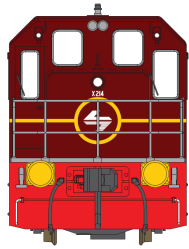

IDR MODELS

The Mighty X200

RTR in HO Scale

Available February 2016

Item #	Product Description	Price	QTY	Total Price
X200-1	NSWGR "Indian Red" Silver Roof X207	\$ 255.00		
X200-2	NSWGR "Indian Red" Silver Roof X208	\$ 255.00		
X200-3	NSWGR "Indian Red" Silver Roof X210	\$ 255.00		
X200-4	PTC "Indian Red" L7 Logo X212	\$ 255.00		
X200-5	PTC "Indian Red" L7 Logo X214	\$ 255.00		
X200-6	SRA "Candy" Livery X215	\$ 255.00		
X200-7	SRA "Blue" Livery X209	\$ 255.00		
X200-8	SRA "Green" Livery X216	\$ 255.00		
X200-9	"Freight Rail Blue" Livery X107	\$ 255.00		
			Postage	\$ 15.00
			Total	\$