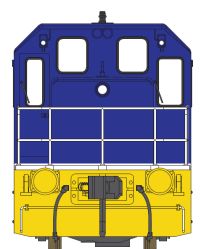

IDR MODELS

The Mighty X200

RTR in HO Scale

Available February 2016

Item #	Product Description	Price	QTY	Total Price
X200-1	NSWGR "Indian Red" Silver Roof X207	\$ 255.00		
X200-2	NSWGR "Indian Red" Silver Roof X208	\$ 255.00		
X200-3	NSWGR "Indian Red" Silver Roof X210	\$ 255.00		
X200-4	PTC "Indian Red" L7 Logo X212	\$ 255.00		
X200-5	PTC "Indian Red" L7 Logo X214	\$ 255.00		
X200-6	SRA "Candy" Livery X215	\$ 255.00		
X200-7	SRA "Blue" Livery X209	\$ 255.00		
X200-8	SRA "Green" Livery X216	\$ 255.00		
X200-9	"Freight Rail Blue" Livery X107	\$ 255.00		
			Postage	\$ 15.00
			Total	\$